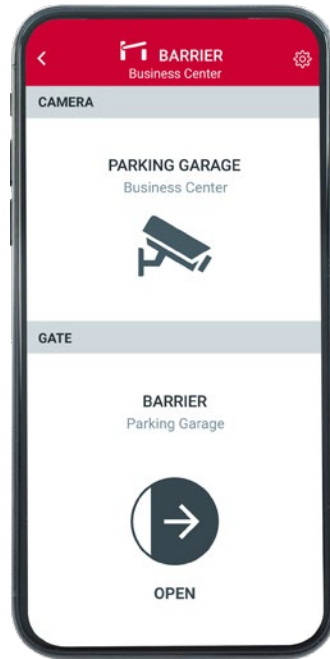

# Gate Control PRO

Opens up new perspectives in gate control solutions

## WHY CHOOSE GATE CONTROL PRO?

Forget about the programming of remote-control gate openers! Handling your gate and barrier has never been as easy as it is with the Gate Control PRO mobile app.

Time is money. Use your mobile phone to control your gates, should you be on your way home, in a meeting or anywhere else!

With Gate Control PRO there is no distance limitation.

## APPLICATION AREAS

Control for electric gates, garage doors, barriers, and bollards via mobile app.